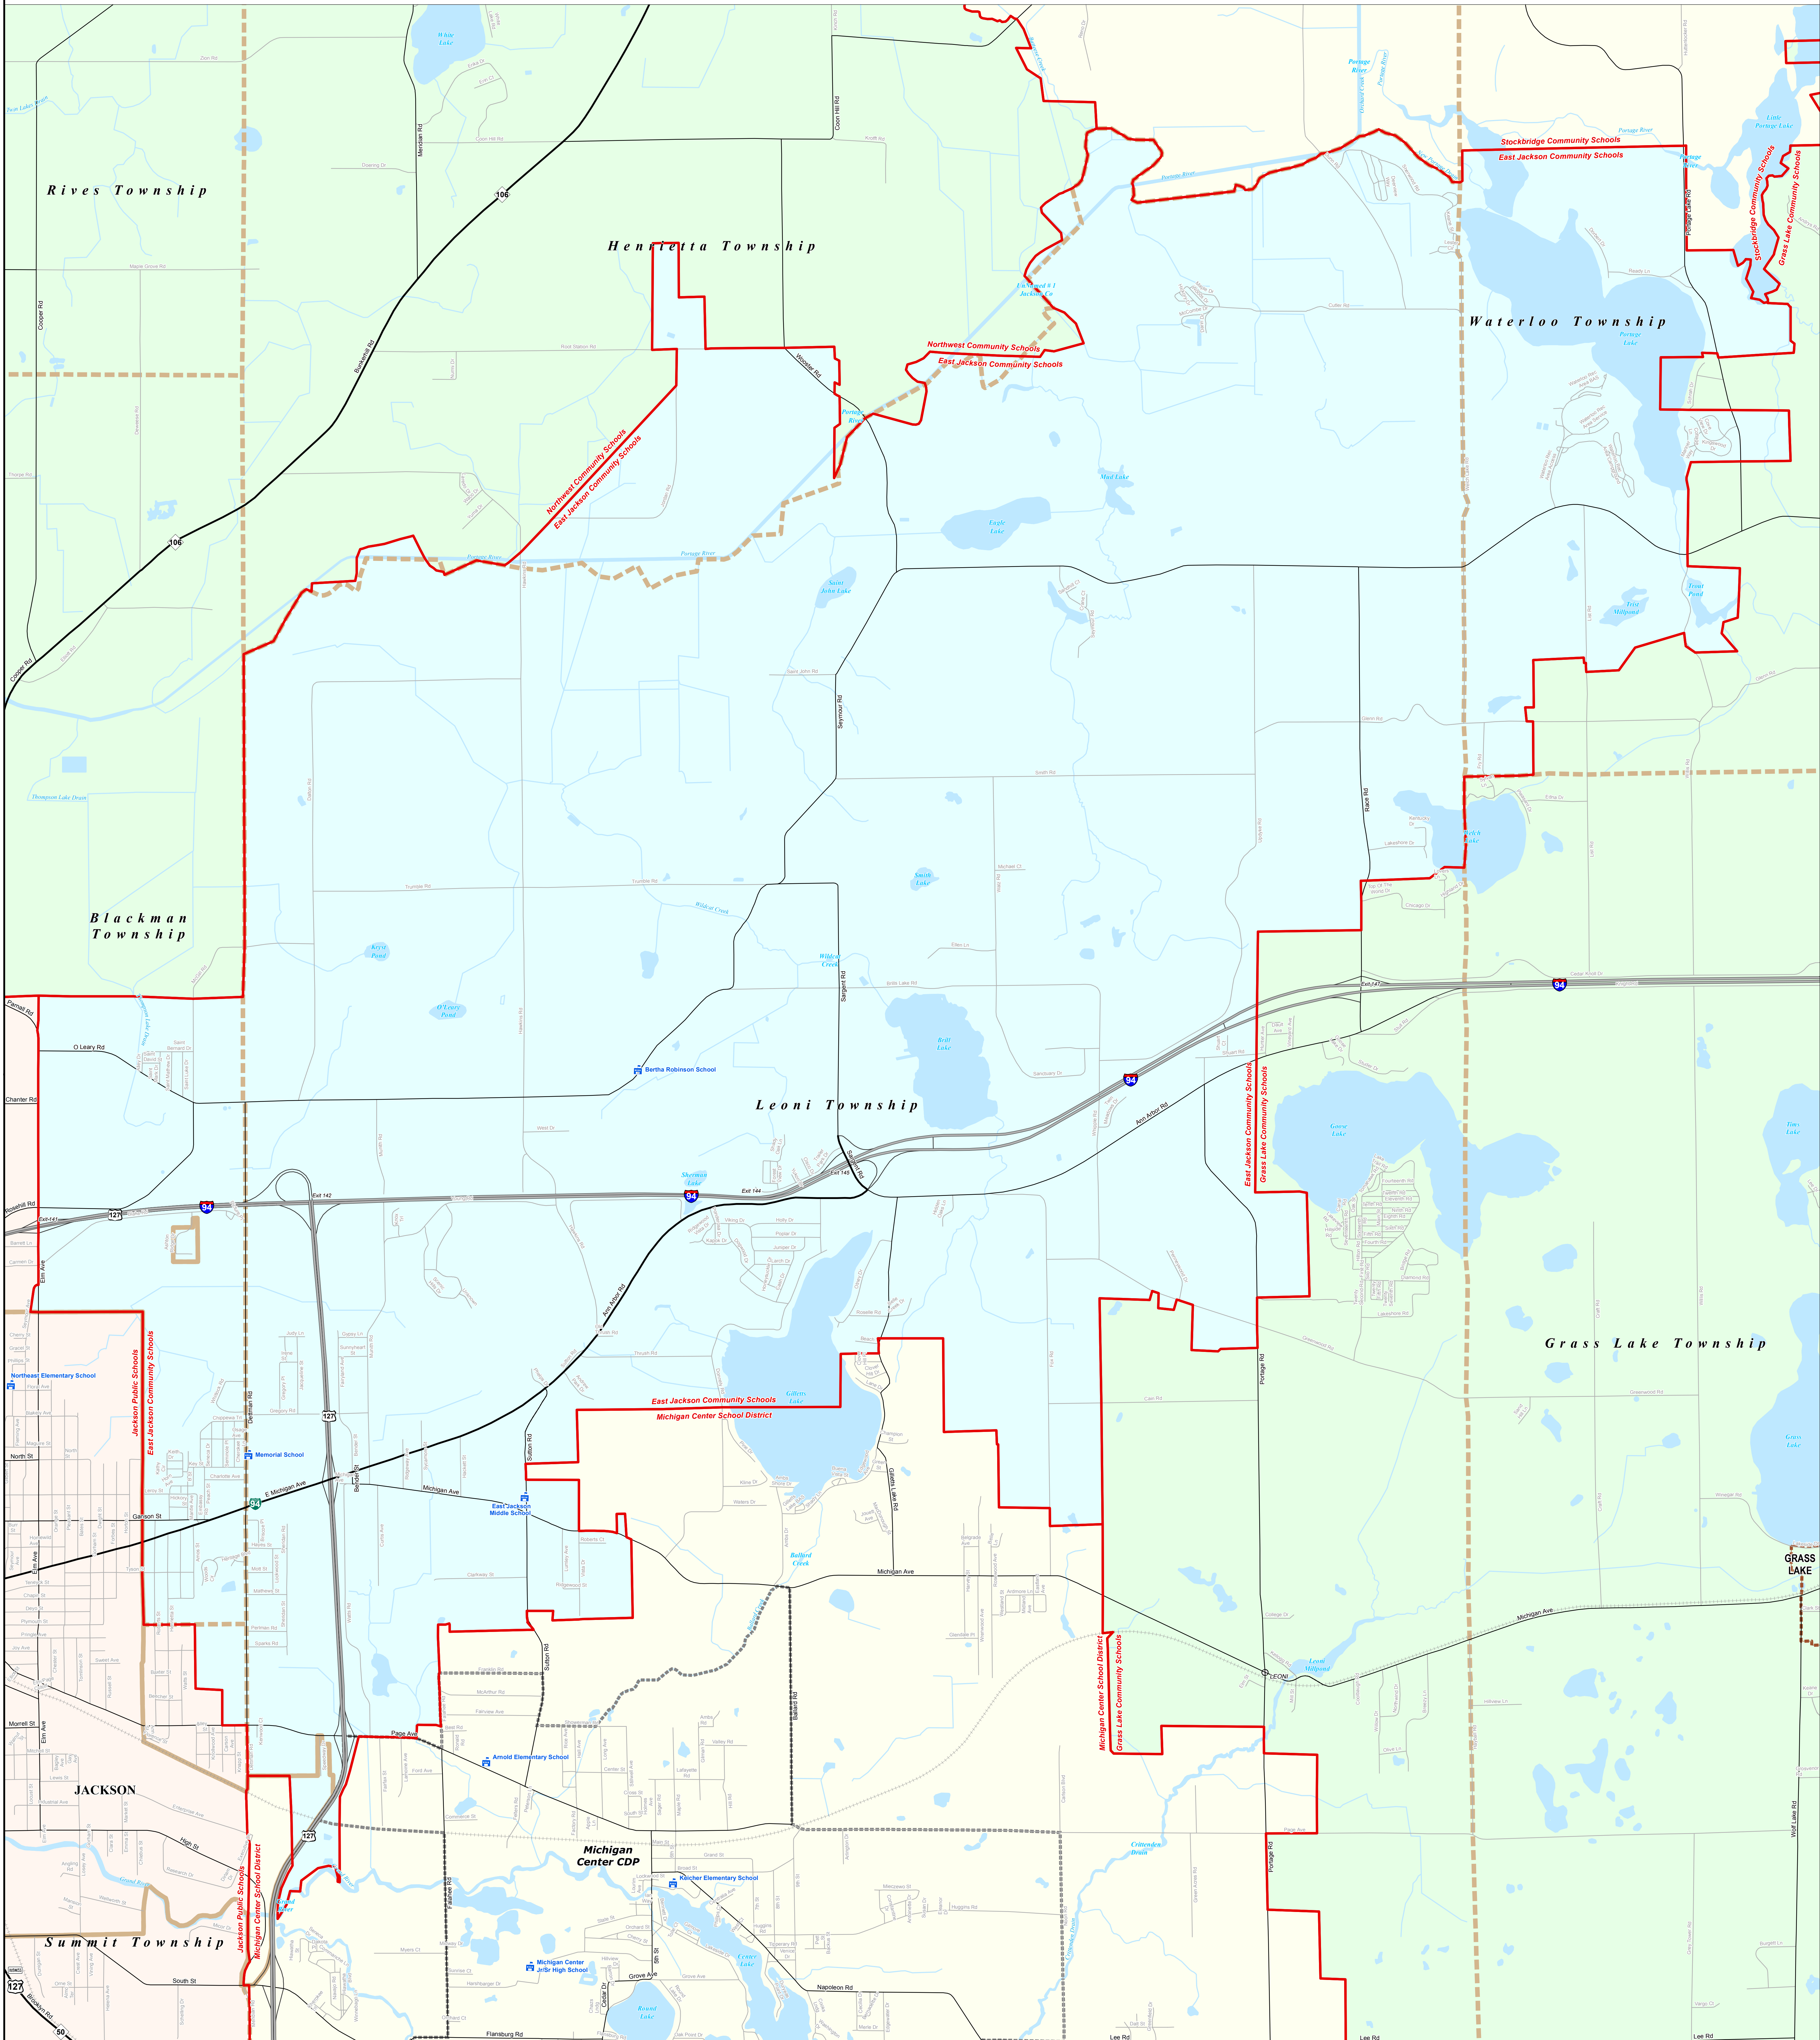

EAST JACKSON COMMUNITY SCHOOLS

Jackson ISD

*Note: Non K-12 School Districts identified with Asterisk (*) in Name

11/14/13

Legend	
School District	Unincorporated Place
County	School
City	Water Feature
Township	Freeway
Village	Highway
Census Designated Place	Primary Road
	Local Road
Railroad	River, Stream, or Drain

Source: Michigan Geographic Framework, v13a